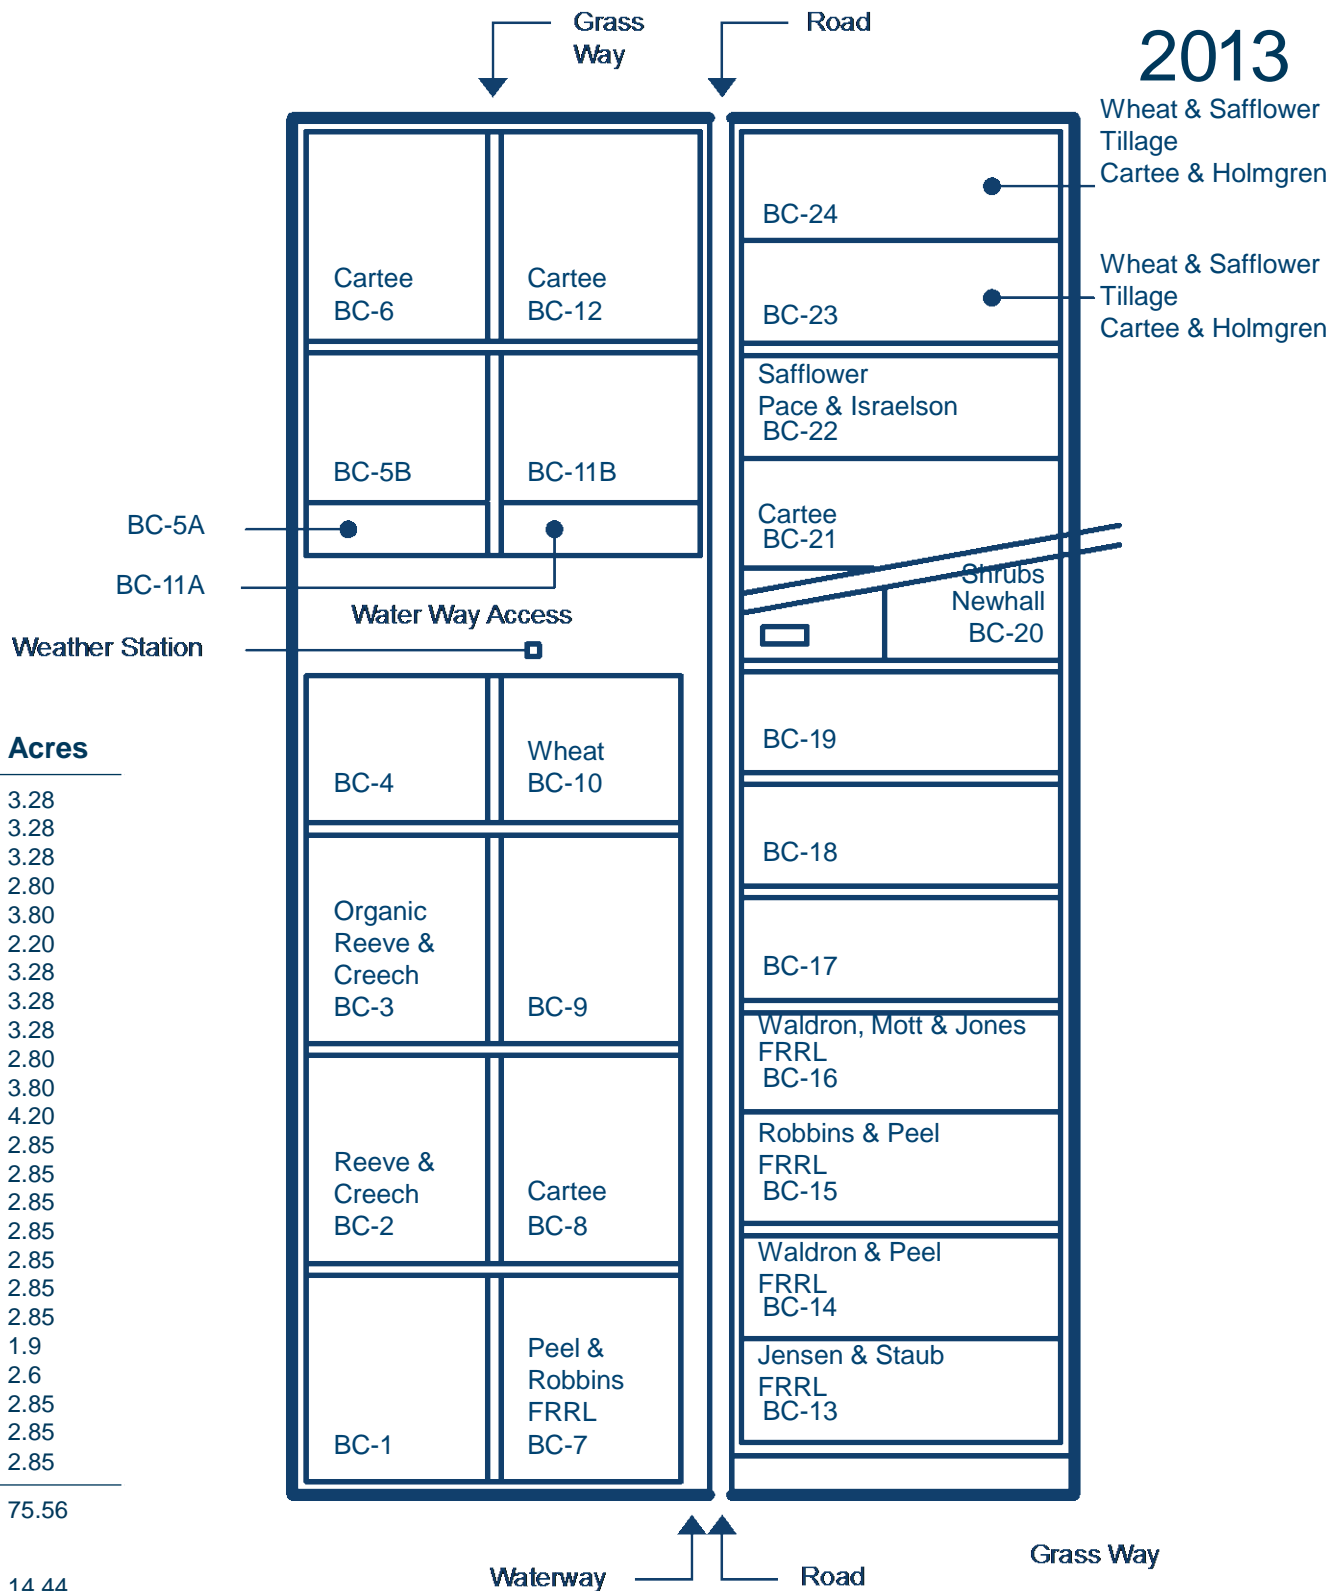

2013

Field	Acres
BC-1	3.28
BC-2	3.28
BC-3	3.28
BC-4	2.80
BC-5	3.80
BC-6	2.20
BC-7	3.28
BC-8	3.28
BC-9	3.28
BC-10	2.80
BC-11	3.80
BC-12	4.20
BC-13	2.85
BC-14	2.85
BC-15	2.85
BC-16	2.85
BC-17	2.85
BC-18	2.85
BC-19	2.85
BC-20	1.9
BC-21	2.6
BC-22	2.85
BC-23	2.85
BC-24	2.85
Subtotal	75.56
Sheds, Grass & Roads	14.44
Total	90