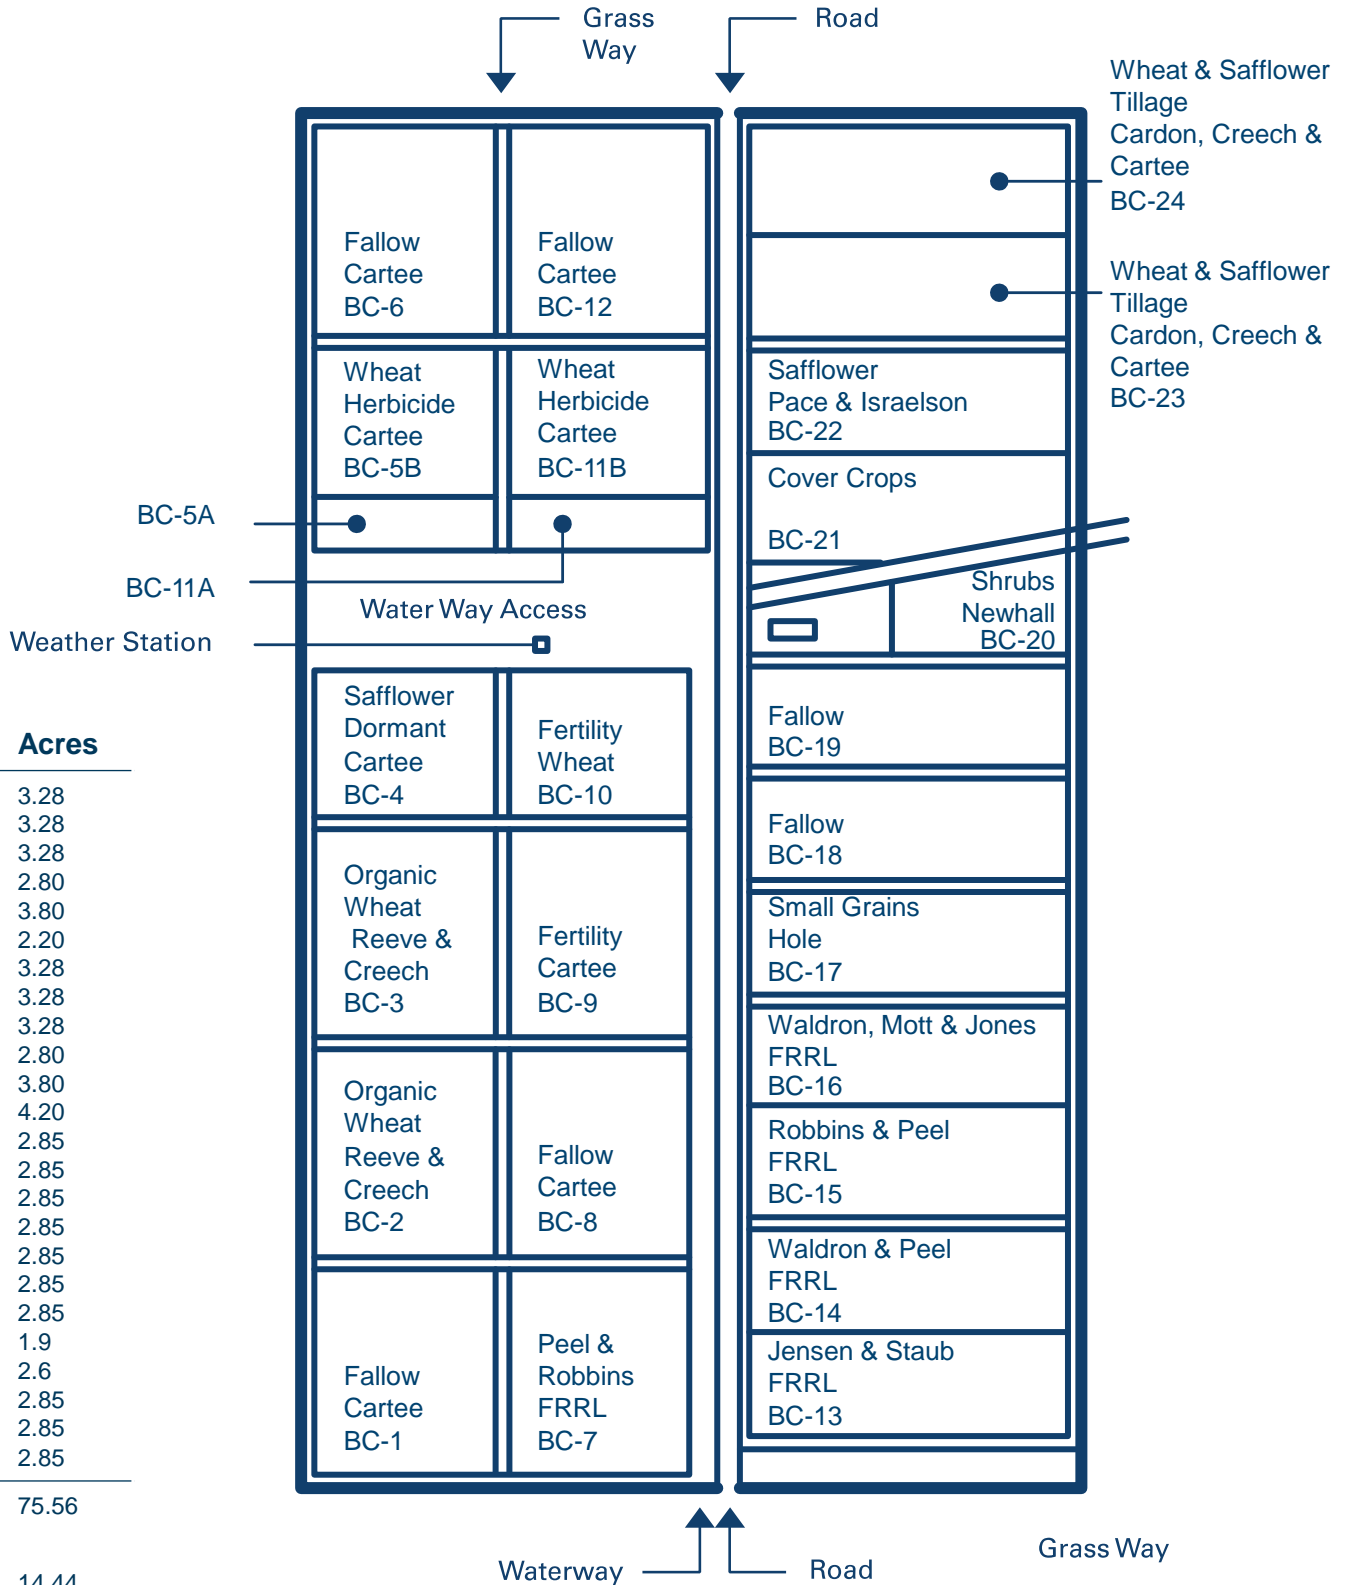

2017

Field	Acres
BC-1	3.28
BC-2	3.28
BC-3	3.28
BC-4	2.80
BC-5	3.80
BC-6	2.20
BC-7	3.28
BC-8	3.28
BC-9	3.28
BC-10	2.80
BC-11	3.80
BC-12	4.20
BC-13	2.85
BC-14	2.85
BC-15	2.85
BC-16	2.85
BC-17	2.85
BC-18	2.85
BC-19	2.85
BC-20	1.9
BC-21	2.6
BC-22	2.85
BC-23	2.85
BC-24	2.85
Subtotal	75.56
Sheds, Grass & Roads	14.44
<b>Total</b>	<b>90</b>