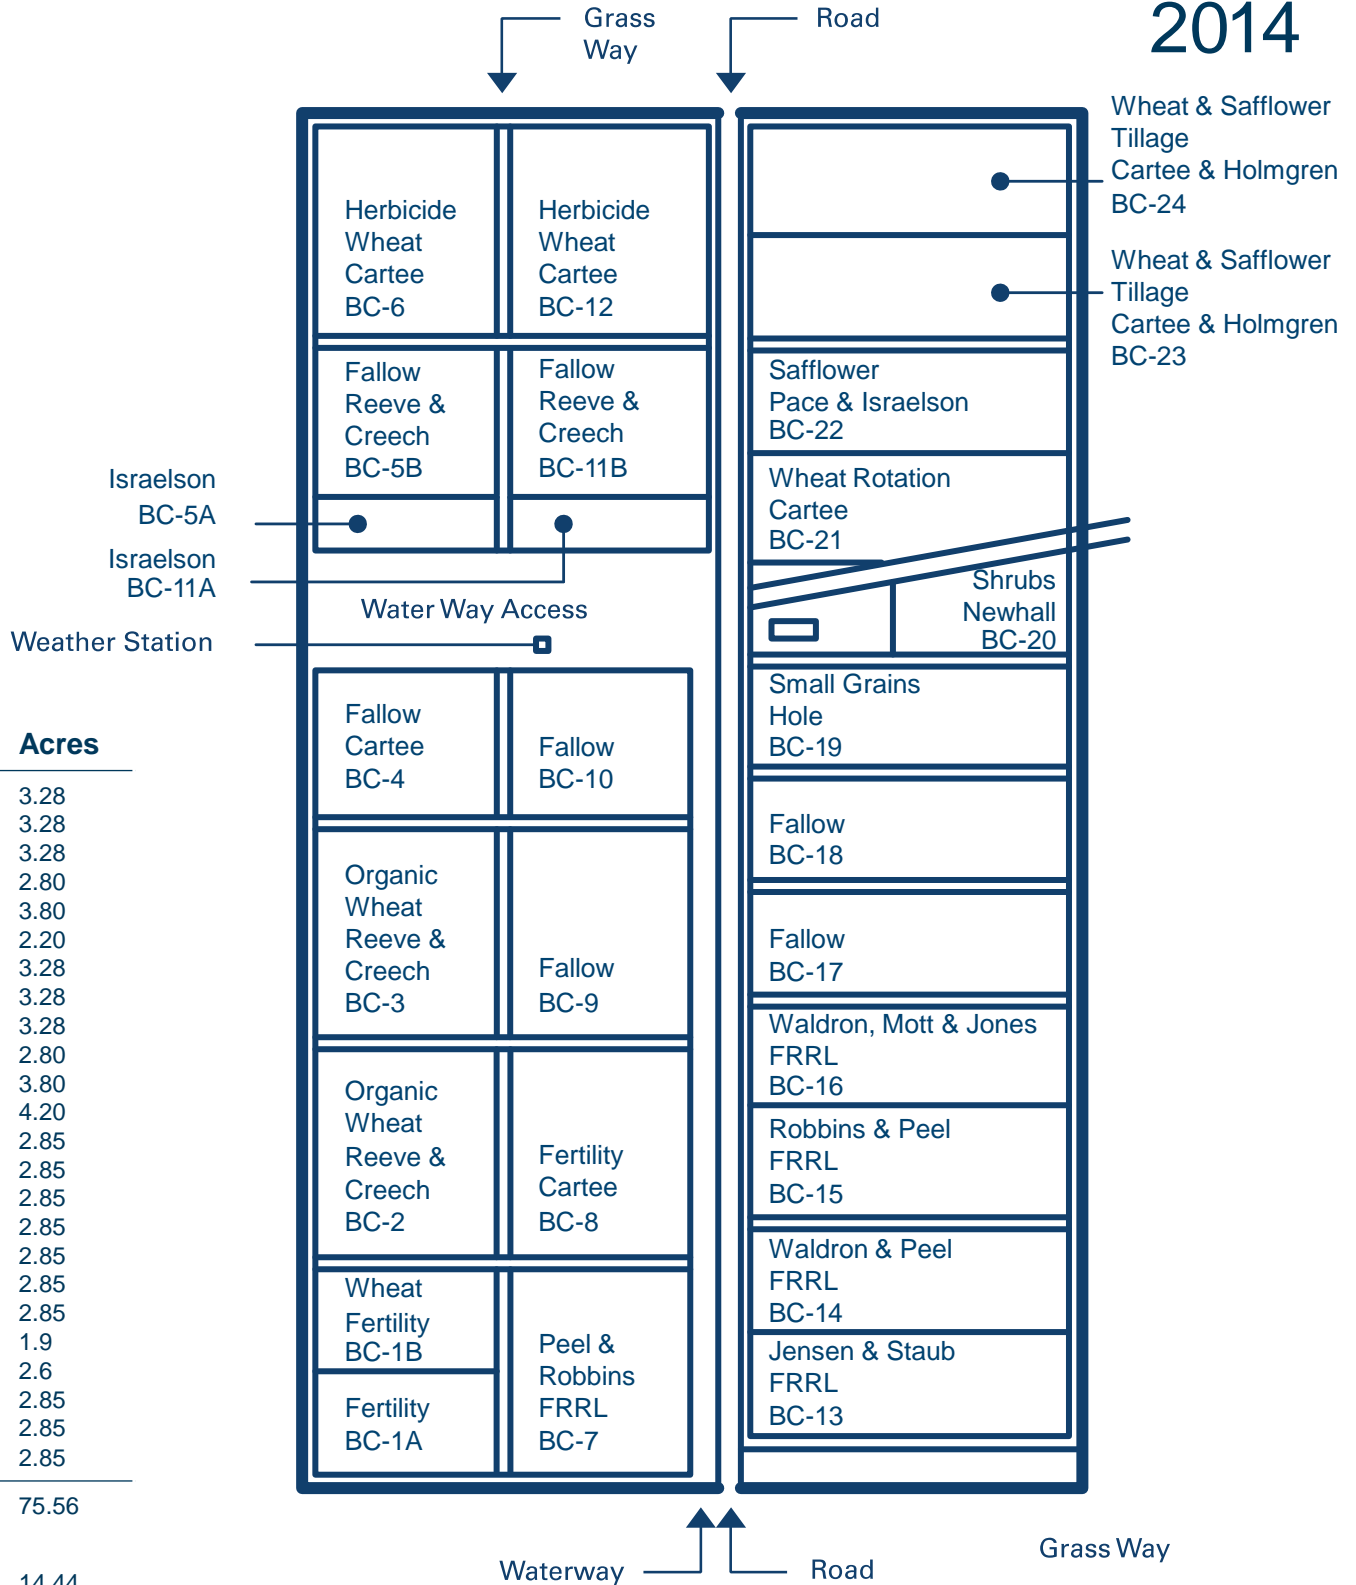

2014

Field	Acres
BC-1	3.28
BC-2	3.28
BC-3	3.28
BC-4	2.80
BC-5	3.80
BC-6	2.20
BC-7	3.28
BC-8	3.28
BC-9	3.28
BC-10	2.80
BC-11	3.80
BC-12	4.20
BC-13	2.85
BC-14	2.85
BC-15	2.85
BC-16	2.85
BC-17	2.85
BC-18	2.85
BC-19	2.85
BC-20	1.9
BC-21	2.6
BC-22	2.85
BC-23	2.85
BC-24	2.85
Subtotal	75.56
Sheds, Grass & Roads	14.44
Total	90