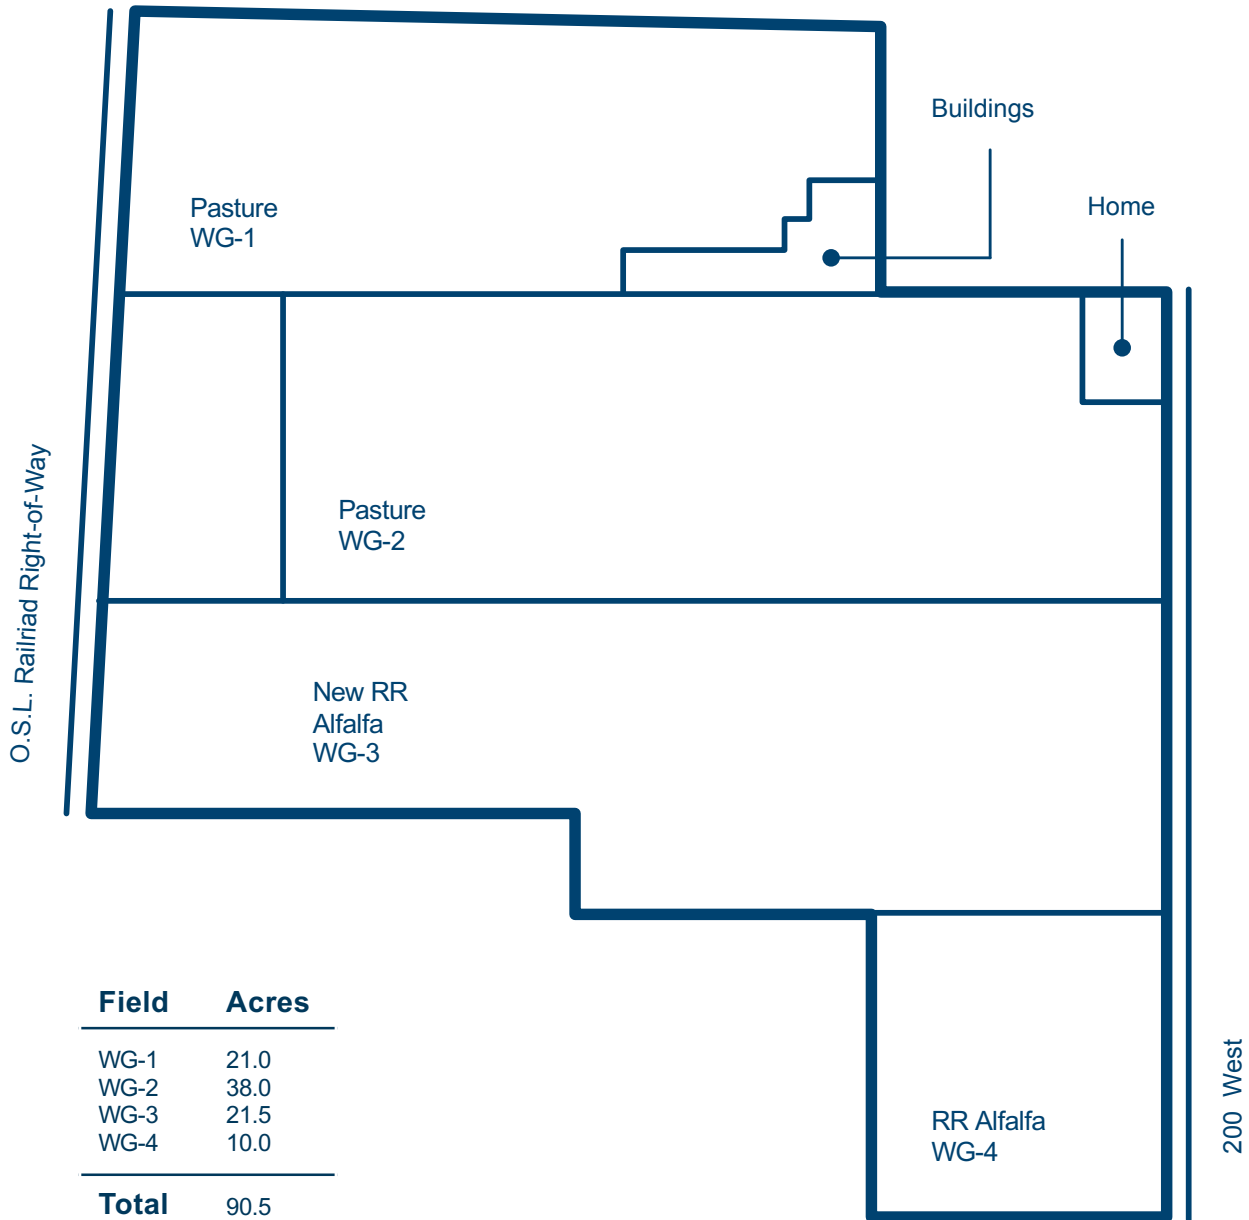

2018

Field	Acres
WG-1	21.0
WG-2	38.0
WG-3	21.5
WG-4	10.0
Total	90.5